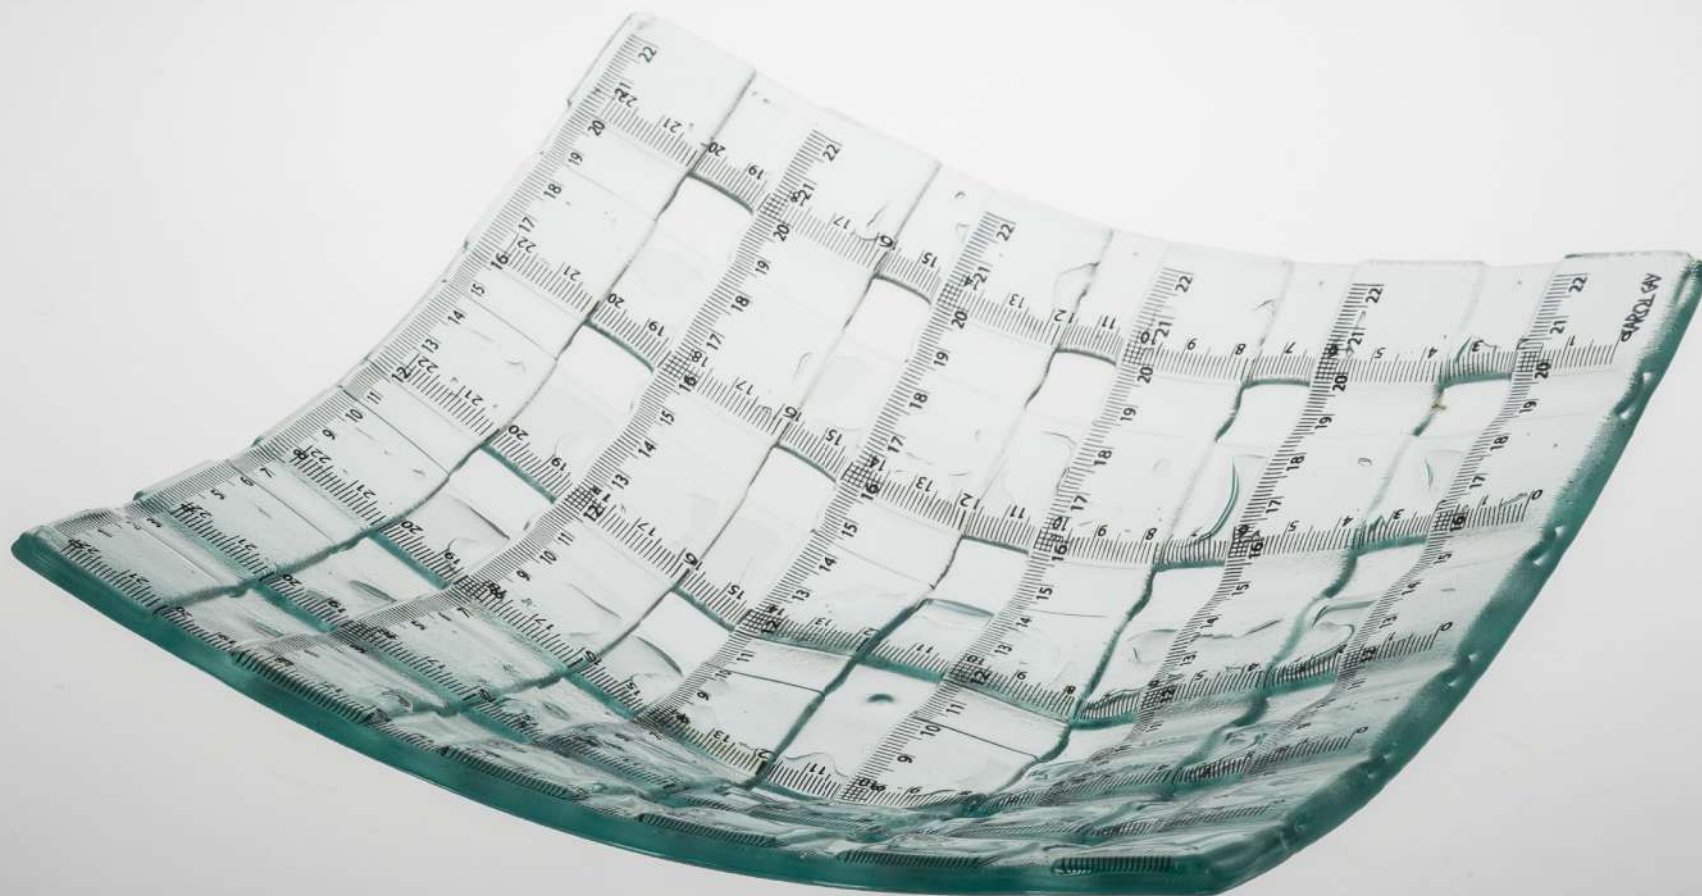

Mirrored acrylic

Size: 44x8x47,5 cm (WxDxH)

RÉGUA small salad/fruit bowl, 2015

Glass fusing

Size S: 28x28x7,5 cm (WxDxH)

RÉGUA large salad/fruit bowl, 2015

Glass fusing

Size L: 35x35x10 cm (WxDxH)