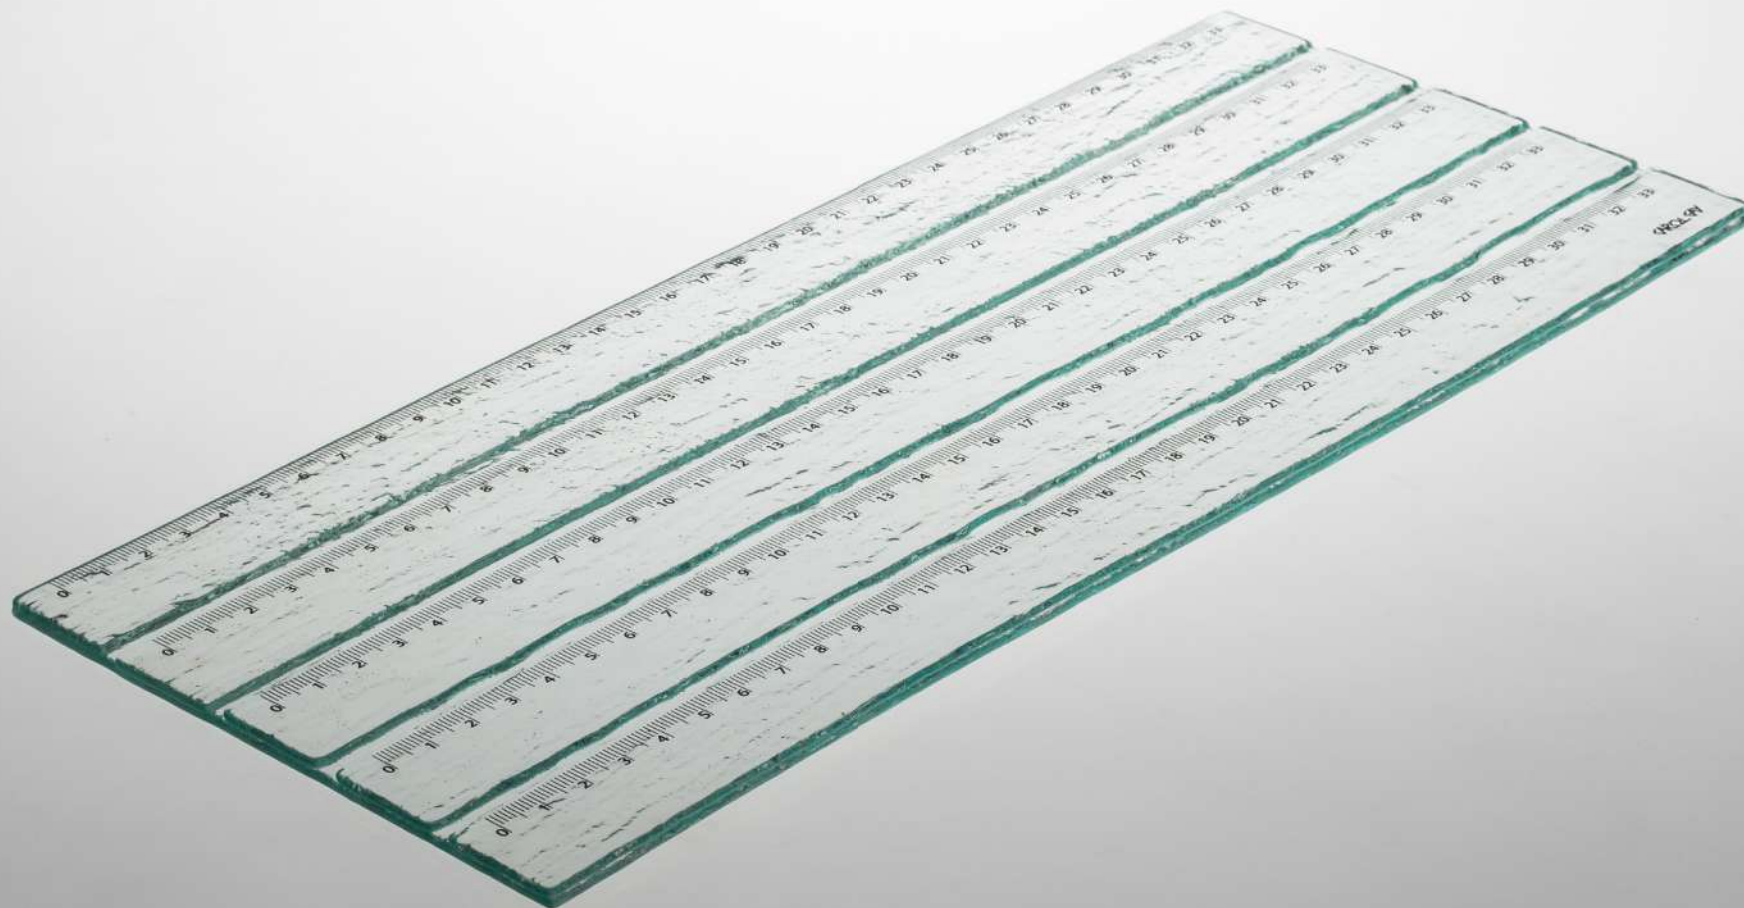

Mirrored acrylic

Size: 44x8x47,5 cm (WxDxH)

RÉGUA small salad/fruit bowl, 2015

Glass fusing

Size S: 28x28x7,5 cm (WxDxH)

RÉGUA large salad/fruit bowl, 2015

Glass fusing

Size L: 35x35x10 cm (WxDxH)

RÉGUA square salad/fruit bowl, 2015

Glass fusing

Size: 35x35x7,5 cm (WxDxH)

RÉGUA parallel small platter, 2015

Glass fusing

Size S: 28x18x0,7 cm (WxDxH)

RÉGUA parallel medium platter, 2015

Glass fusing