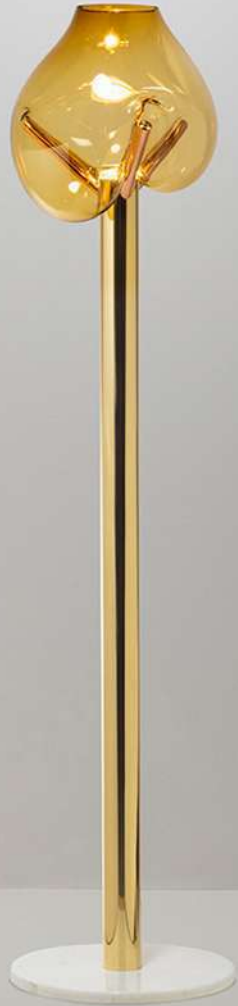

opal white

CARAMBOLA floor lamp, 2016

Blownglass,copper,brass,marble

opal white

Size*: 40x40x175 cm (WxDxH)

Metal finishes can be altered. Consult for more information.

*Craft product, shapes and size may vary

CARAMBOLA floor lamp, 2016

Blownglass,copper,brass,marble

corrugated colorless

CARAMBOLA floor lamp, 2016

Blownglass,copper,brass,marble

colorless

CARAMBOLA floor lamp, 2016

Blownglass,copper,brass,marble

amber

CARAMBOLA floor lamp, 2016

Blownglass,copper,brass,marble

yellow

CARAMBOLA table lamp, 2016

Blownglass,copper,brass,marble

colorless
Size*: 38x38x60 cm (WxDxH)
Metal finishes can be altered. Consult for more information.
*Craft product, shapes and size may vary

CARAMBOLA table lamp, 2016

Blownglass,copper,brass,marble

colorless
Size*: 38x38x75 cm (WxDxH)
Metal finishes can be altered. Consult for more information.
*Craft product, shapes and size may vary

CARAMBOLA table lamp, 2016