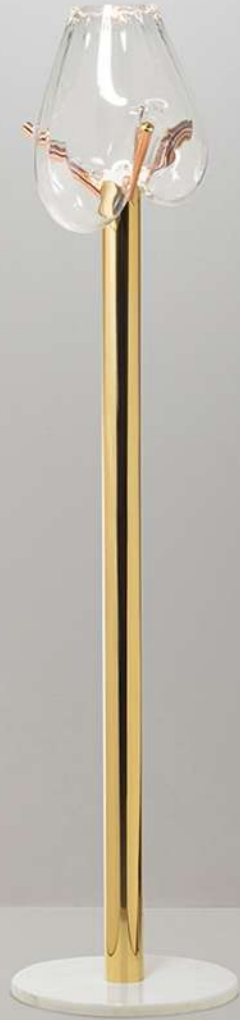

TWIST pendant lamp*, 2021

Blownglass, brass

Size**: 24x24x45 cm (WxDxH)

Metal finishes can be altered. Consult for more information.

**Craft product, shapes and size may vary

TWIST pendant lamp*, 2021

Blownglass, brass

CARAMBOLA pendant lamp, 2018

Blowglass, brass

Size*: 35x35x52 cm (WxDxH)
Metal finishes can be altered. Consult for more information.
*Craft product, shapes and size may vary

CARAMBOLA floor lamp, 2016

Blownglass,copper,brass,marble

opal white

CARAMBOLA floor lamp, 2016

Blownglass,copper,brass,marble

opal white

Size*: 40x40x175 cm (WxDxH)

Metal finishes can be altered. Consult for more information.

*Craft product, shapes and size may vary

CARAMBOLA floor lamp, 2016

Blownglass,copper,brass,marble

corrugated colorless

CARAMBOLA floor lamp, 2016

Blownglass,copper,brass,marble

colorless

CARAMBOLA floor lamp, 2016

Blownglass,copper,brass,marble