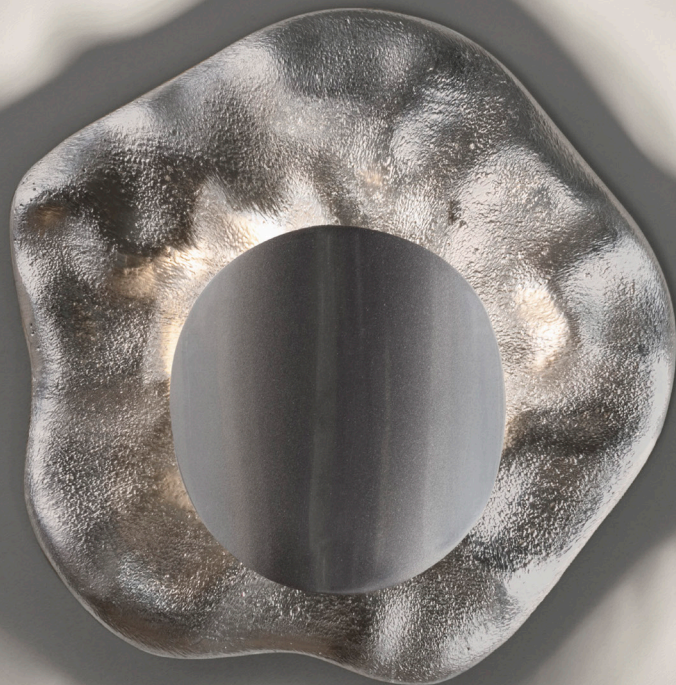

DALÍ table lamp, 2025

Glass, brass, aluminium, LED and marble

colorless and brass

DALÍ table lamp, 2025

Glass, brass, aluminium, LED and marble

colorless and black-painted aluminum

DALÍ table lamp, 2025

Glass, brass, aluminium, LED and marble

colorless and black-painted aluminum

DALÍ table lamp, 2025

Glass, brass, aluminium, LED and marble

black and black-painted aluminum

ALUMINA ONDA wall lamp, 2025

Cast aluminum, LED

aluminum
Size: 20x8x20 cm (WxDxH)
Metal finishes can be altered. Consult for more information.