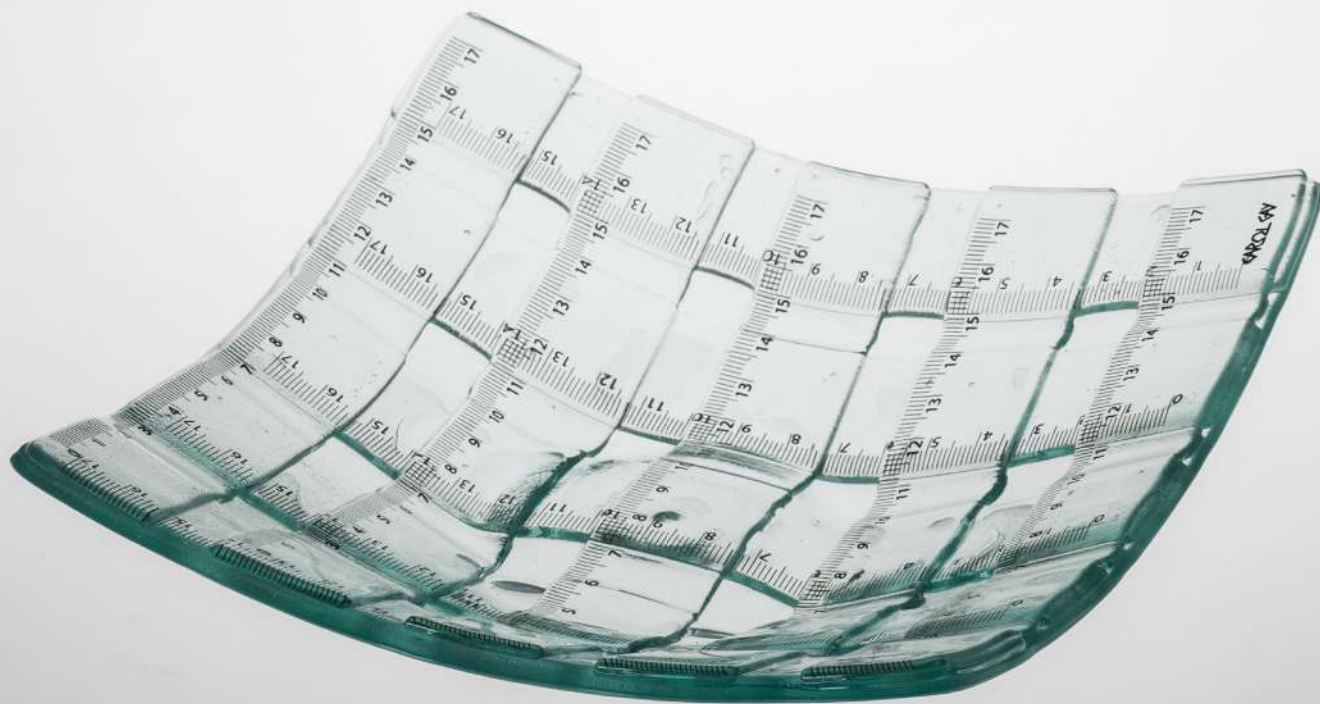

Mirrored acrylic

Size: 44x8x47,5 cm (WxDxH)

RÉGUA small salad/fruit bowl, 2015

Glass fusing

Size S: 28x28x7,5 cm (WxDxH)

RÉGUA large salad/fruit bowl, 2015

Glass fusing

Size L: 35x35x10 cm (WxDxH)