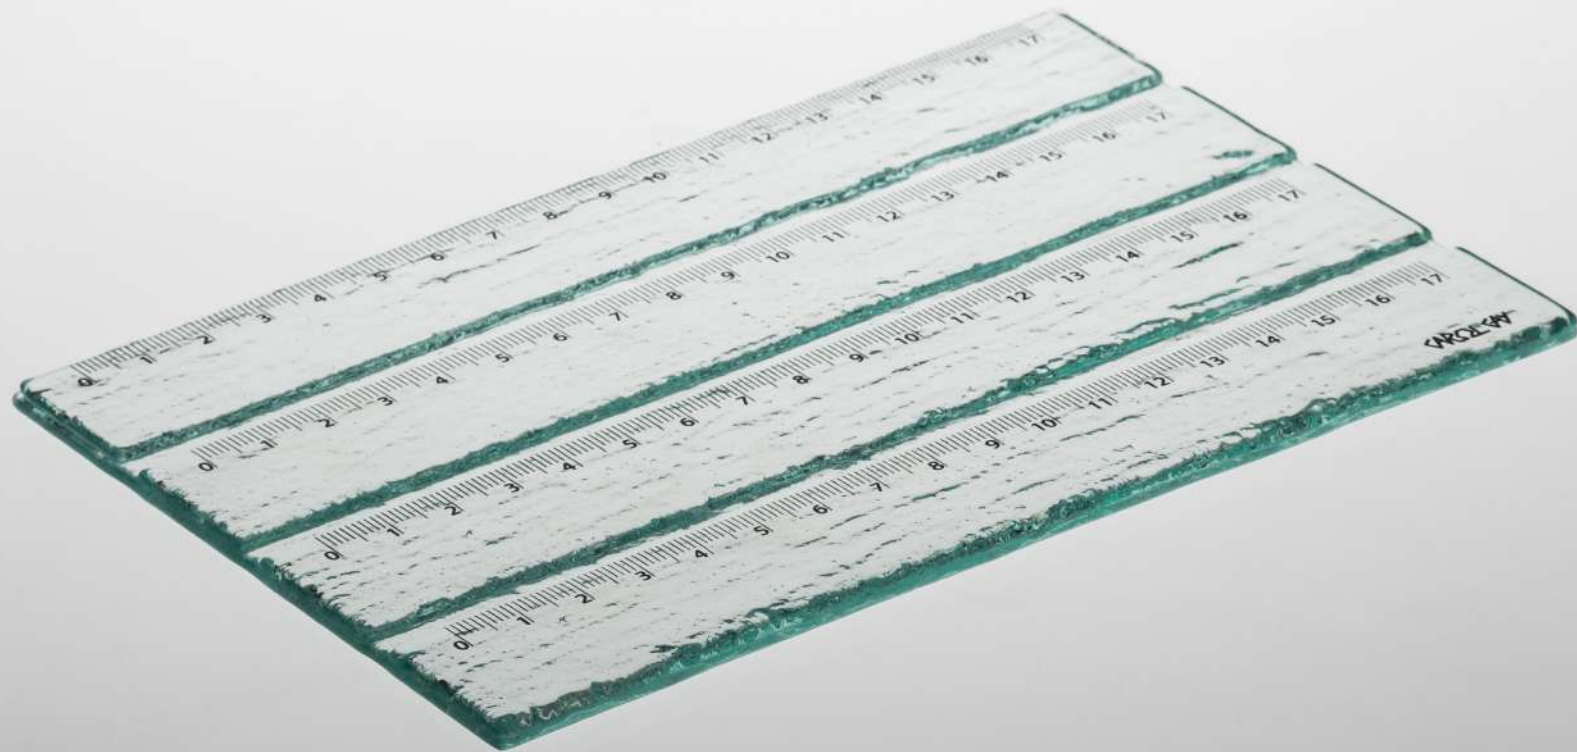

Mirrored acrylic

Size: 44x8x47,5 cm (WxDxH)

RÉGUA small salad/fruit bowl, 2015

Glass fusing

Size S: 28x28x7,5 cm (WxDxH)

RÉGUA large salad/fruit bowl, 2015

Glass fusing

Size L: 35x35x10 cm (WxDxH)

RÉGUA square salad/fruit bowl, 2015

Glass fusing

Size: 35x35x7,5 cm (WxDxH)

RÉGUA parallel small platter, 2015

Glass fusing

Size S: 28x18x0,7 cm (WxDxH)

RÉGUA parallel medium platter, 2015

Glass fusing