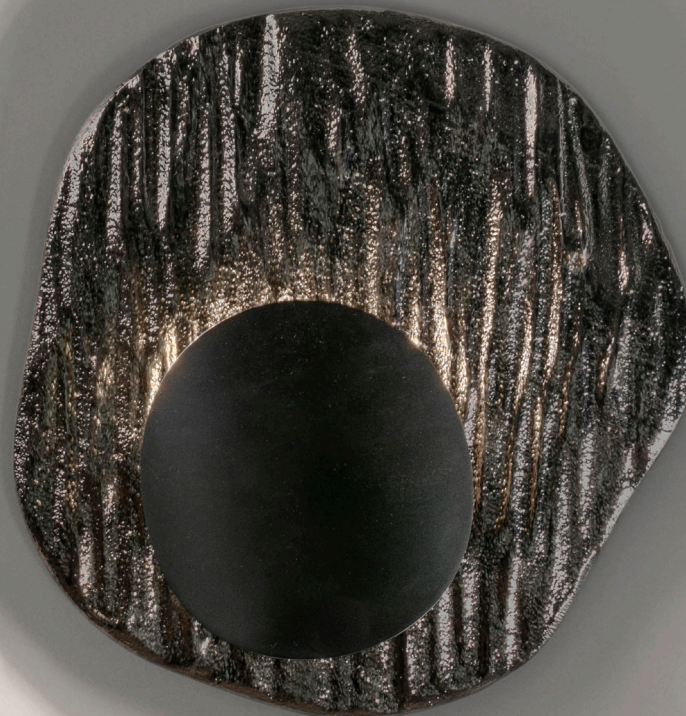

ALUMINA LASCAS wall lamp, 2025

Cast aluminum, LED

onyx-plated aluminum

Size: 20x8x20 cm (WxDxH)

Metal finishes can be altered. Consult for more information.