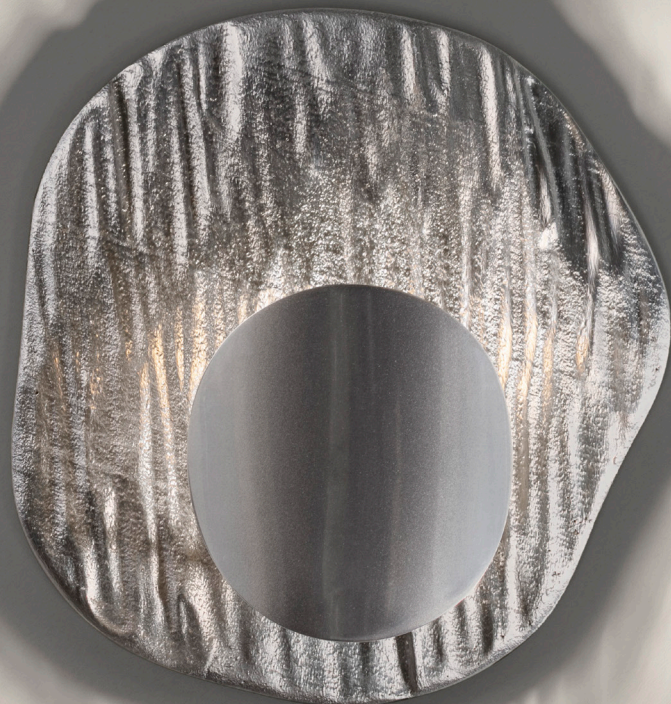

ALUMINA CACTO wall lamp, 2025

Cast aluminum, LED

aluminum
Size: 20x8x20 cm (WxDxH)
Metal finishes can be altered. Consult for more information.

ALUMINA LASCAS wall lamp, 2025

Cast aluminum, LED

aluminum

Size: 20x8x20 cm (WxDxH)