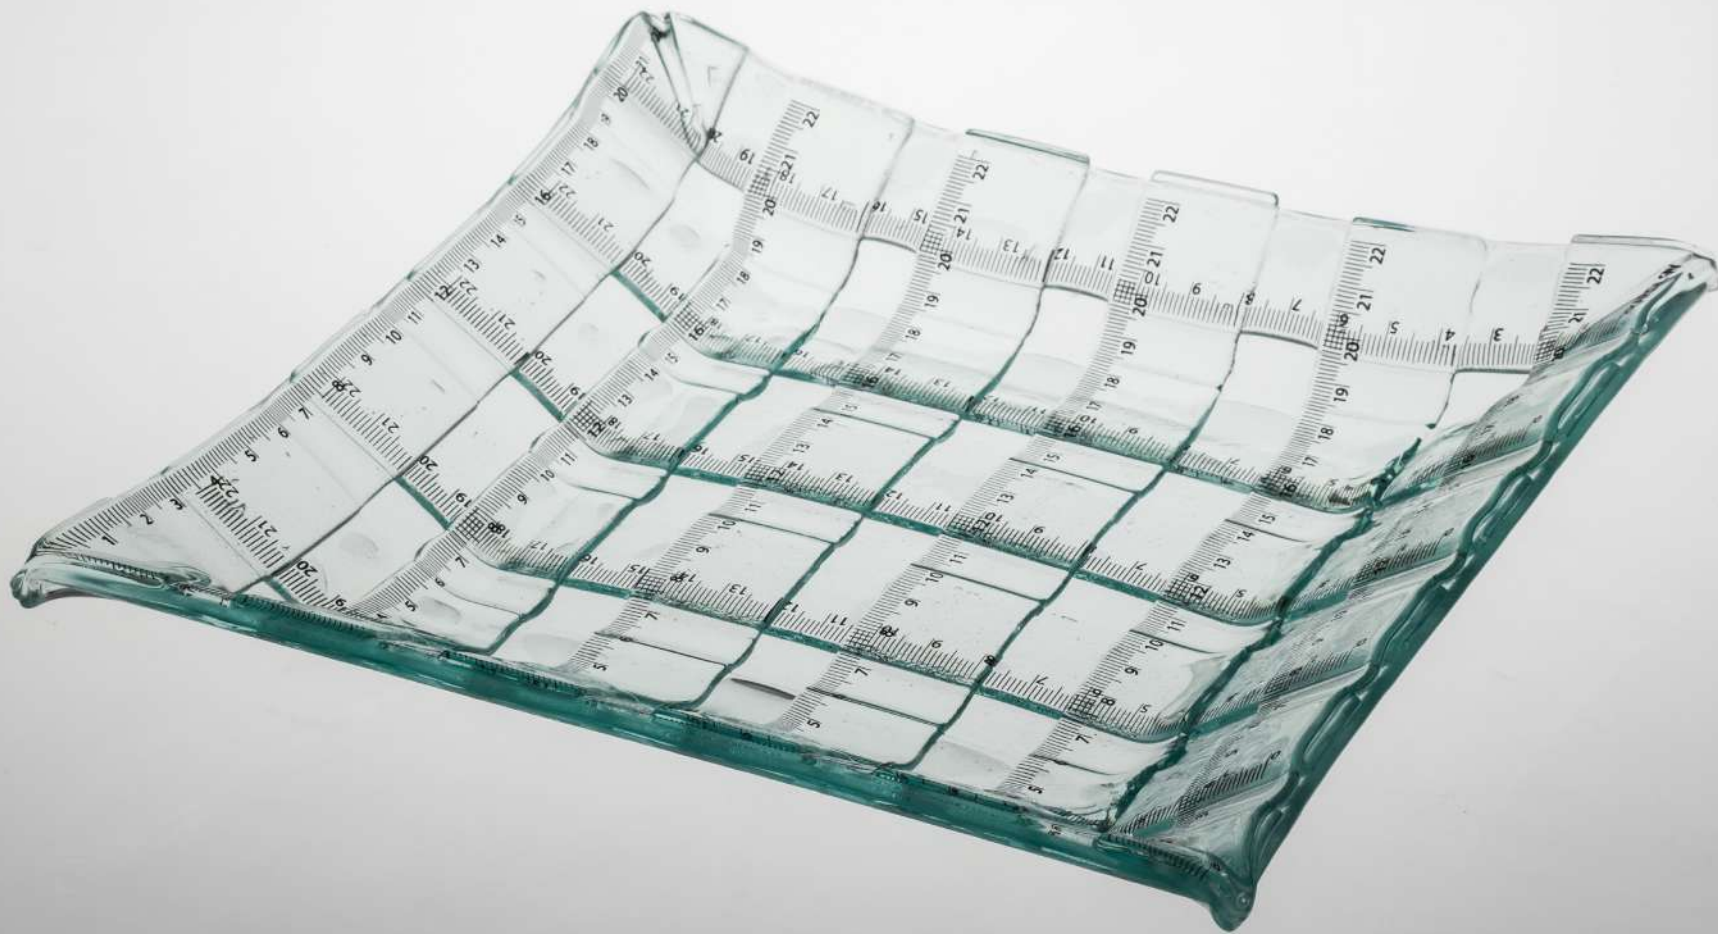

RÉGUA square salad/fruit bowl, 2015

Glass fusing

Size: 35x35x7,5 cm (WxDxH)