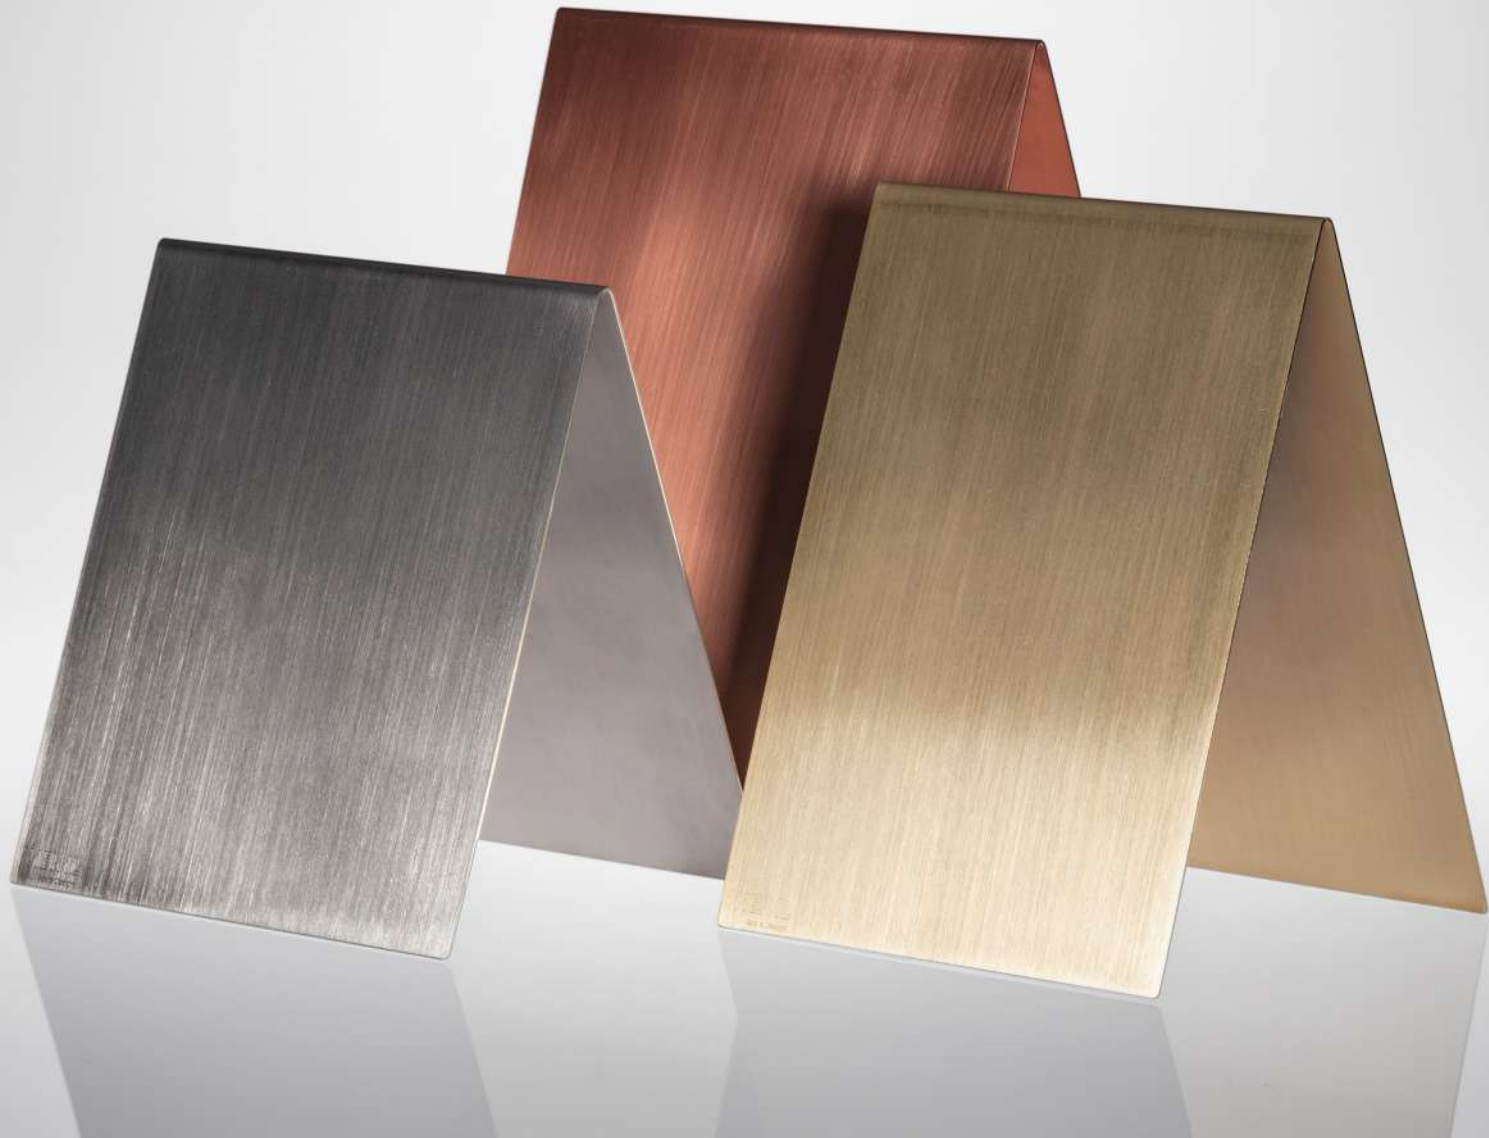

colorless

Size S*:16x16x20 cm (WxDxH)

Size M*:23x25x30 cm (WxDxH)

Size L*:31x39x34 cm (WxDxH)

*Craft product, shapes and size may vary

BOLA vase, 2014

Brushed stainless steel, copper, brass

BOLA vase, 2014