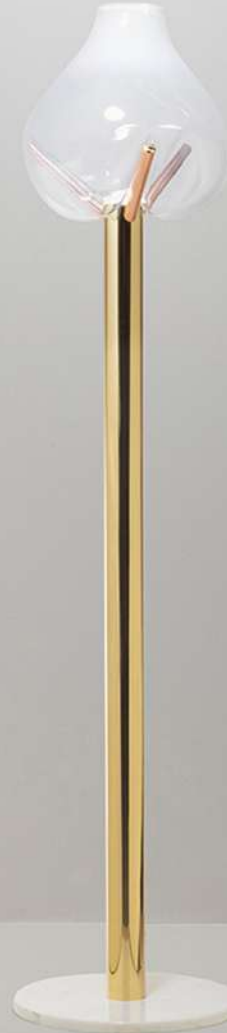

TWIST pendant lamp*, 2021

Blownglass, brass

Size**: 24x24x45 cm (WxDxH)

Metal finishes can be altered. Consult for more information.

**Craft product, shapes and size may vary

TWIST pendant lamp*, 2021

Blownglass, brass

FIORDE table lamp*, 2021

Blownglass, marble, LED

*Exclusive DPOT
Size**: 21x23x40 cm (WxDxH)
**Craft product, shapes and size may vary

TORRE amplifier and table lamp*, 2018

Marble, blownglass, LED

*Limited edition of 10 pieces
Size**: 35x45x57 cm (WxDxH)
**Craft product, shapes and size may vary

CARAMBOLA pendant lamp, 2018

Blowglass, brass

Size*: 35x35x52 cm (WxDxH)
Metal finishes can be altered. Consult for more information.
*Craft product, shapes and size may vary

CARAMBOLA floor lamp, 2016

Blownglass,copper,brass,marble

opal white

CARAMBOLA floor lamp, 2016

Blownglass,copper,brass,marble

opal white

Size*: 40x40x175 cm (WxDxH)

Metal finishes can be altered. Consult for more information.

*Craft product, shapes and size may vary