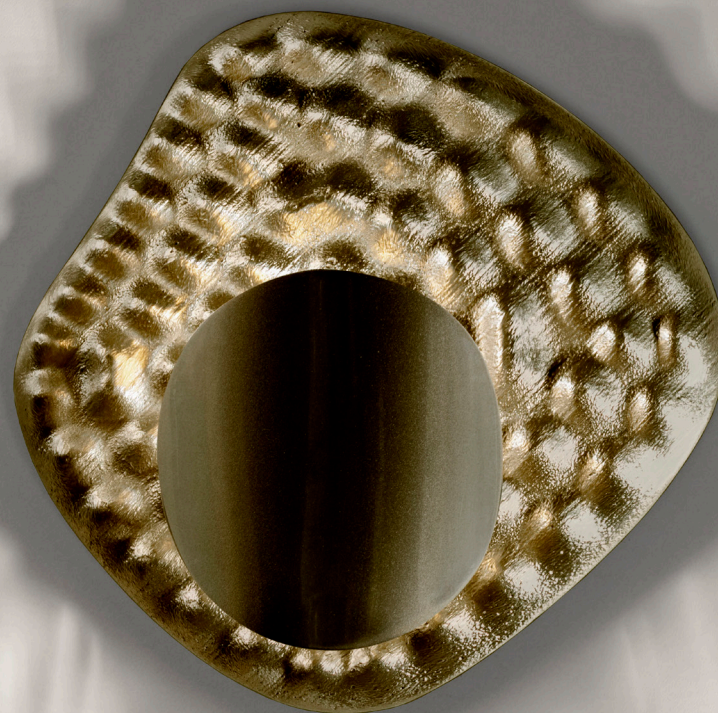

ALUMINA ONDA wall lamp, 2025

Cast aluminum, LED

copper-plated aluminum
Size: 20x8x20 cm (WxDxH)
Metal finishes can be altered. Consult for more information.

ALUMINA CACTO wall lamp, 2025

Cast aluminum, LED

brass-plated aluminum
Size: 20x8x20 cm (WxDxH)
Metal finishes can be altered. Consult for more information.

PINGENTE pendant lamp*, 2024

Glass, brass and LED

Size**: 80x13x40 cm (WxDxH)
Modular piece. Modules every 80 cm.
Metal finishes can be altered. Consult for more information.
**Craft product, shapes and size may vary