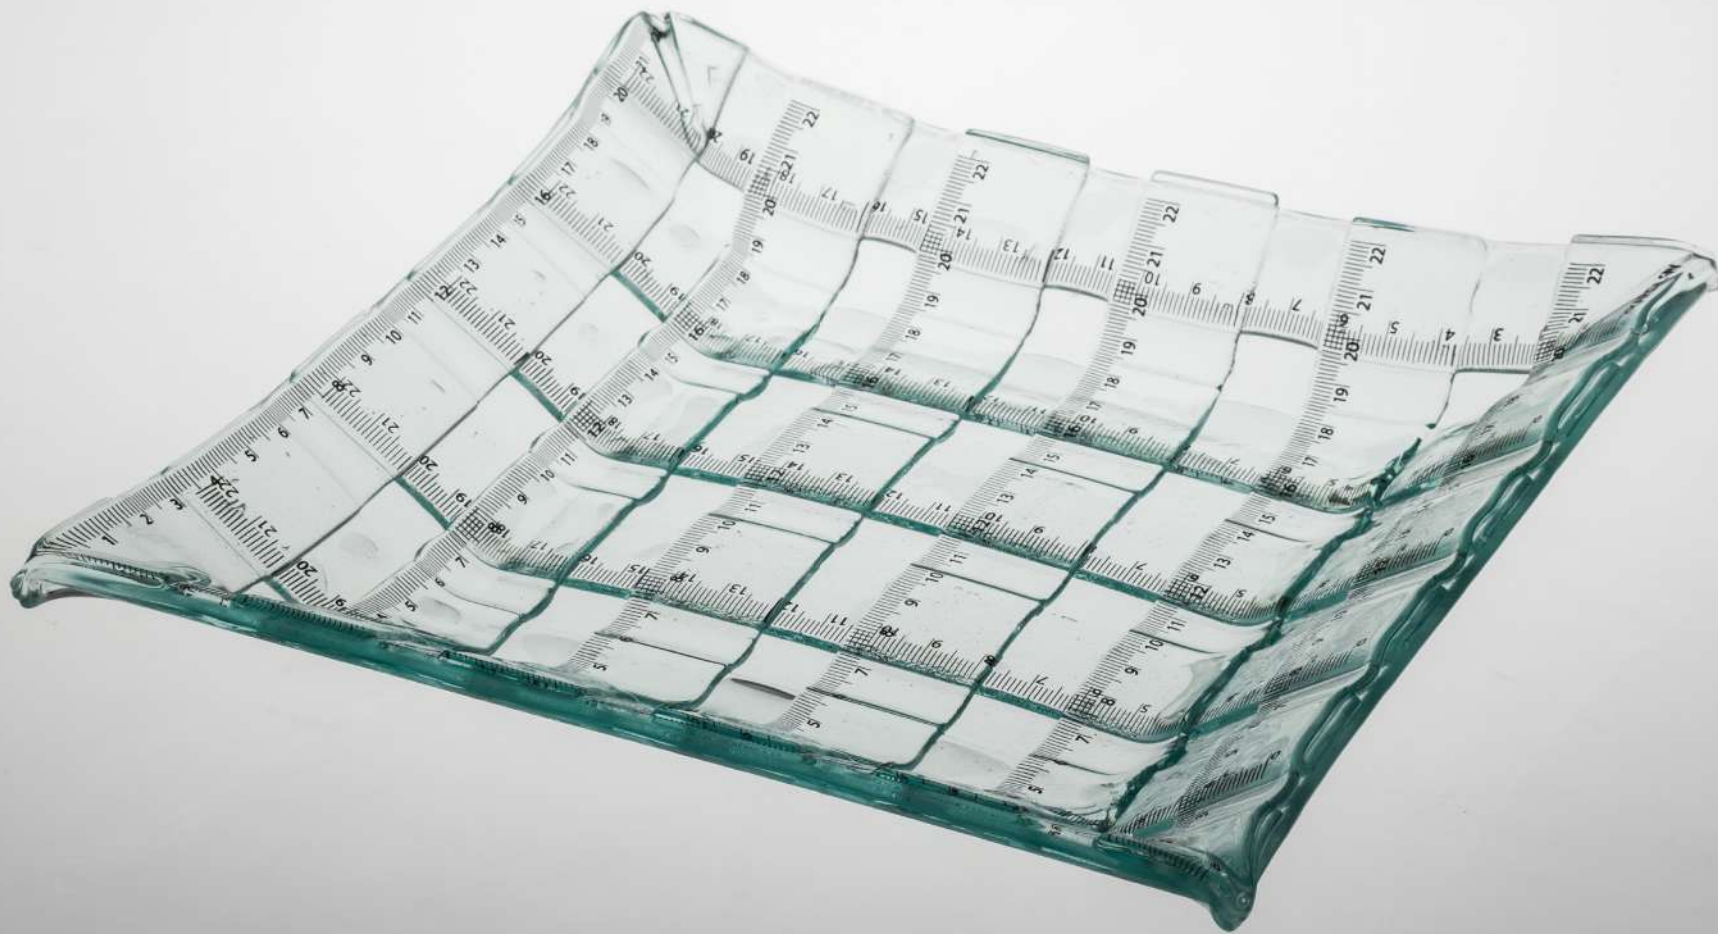

Glass fusing

Size L: 35x35x10 cm (WxDxH)

RÉGUA square salad/fruit bowl, 2015

Glass fusing

Size: 35x35x7,5 cm (WxDxH)

RÉGUA parallel small platter, 2015

Glass fusing

Size S: 28x18x0,7 cm (WxDxH)