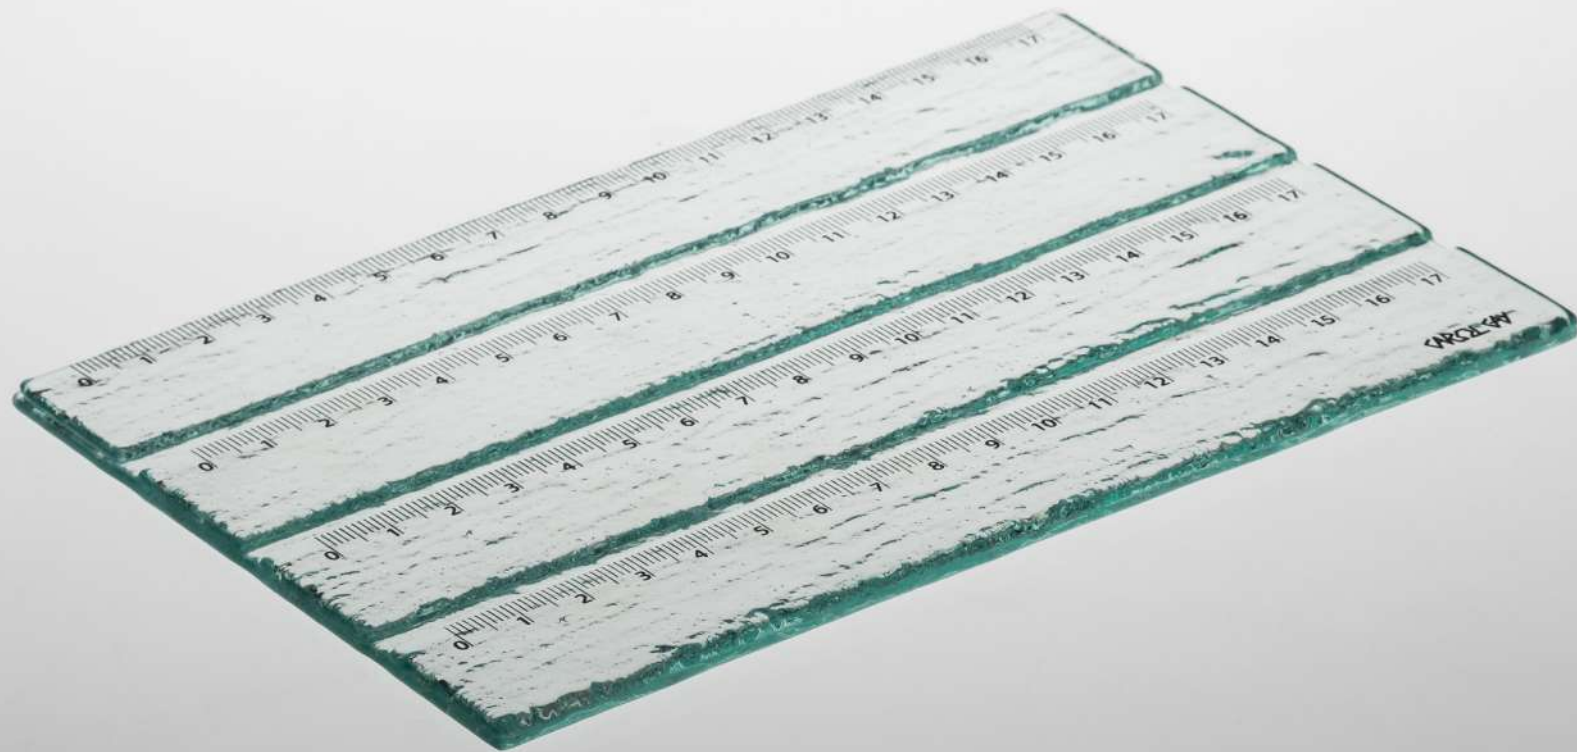

Glass fusing

Size L: 35x35x10 cm (WxDxH)

RÉGUA square salad/fruit bowl, 2015

Glass fusing

Size: 35x35x7,5 cm (WxDxH)

RÉGUA parallel small platter, 2015

Glass fusing

Size S: 28x18x0,7 cm (WxDxH)