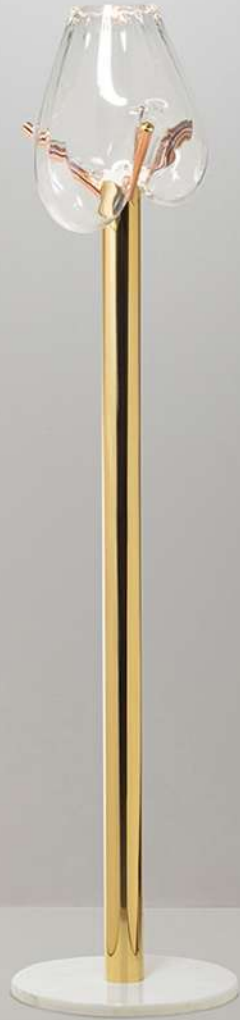

FIORDE table lamp\*, 2021

Blowglass, marble, LED

\*Exclusive DPOT  
Size\*\*: 21x23x40 cm (WxDxH)  
\*\*Craft product, shapes and size may vary

TORRE amplifier and table lamp\*, 2018

Marble, blownglass, LED

CARAMBOLA floor lamp, 2016

Blownglass,copper,brass,marble

opal white

CARAMBOLA floor lamp, 2016

Blownglass,copper,brass,marble

opal white  
Size\*: 40x40x175 cm (WxDxH)  
\*Craft product, shapes and size may vary

CARAMBOLA floor lamp, 2016

Blownglass,copper,brass,marble

corrugated colorless

CARAMBOLA floor lamp, 2016

Blownglass,copper,brass,marble

colorless

CARAMBOLA floor lamp, 2016

Blownglass,copper,brass,marble

amber

CARAMBOLA floor lamp, 2016

Blownglass,copper,brass,marble

yellow

CARAMBOLA table lamp, 2016

Blowglass,copper,brass,marble

colorless  
Size\*: 38x38x60 cm (WxDxH)  
\*Craft product, shapes and size may vary